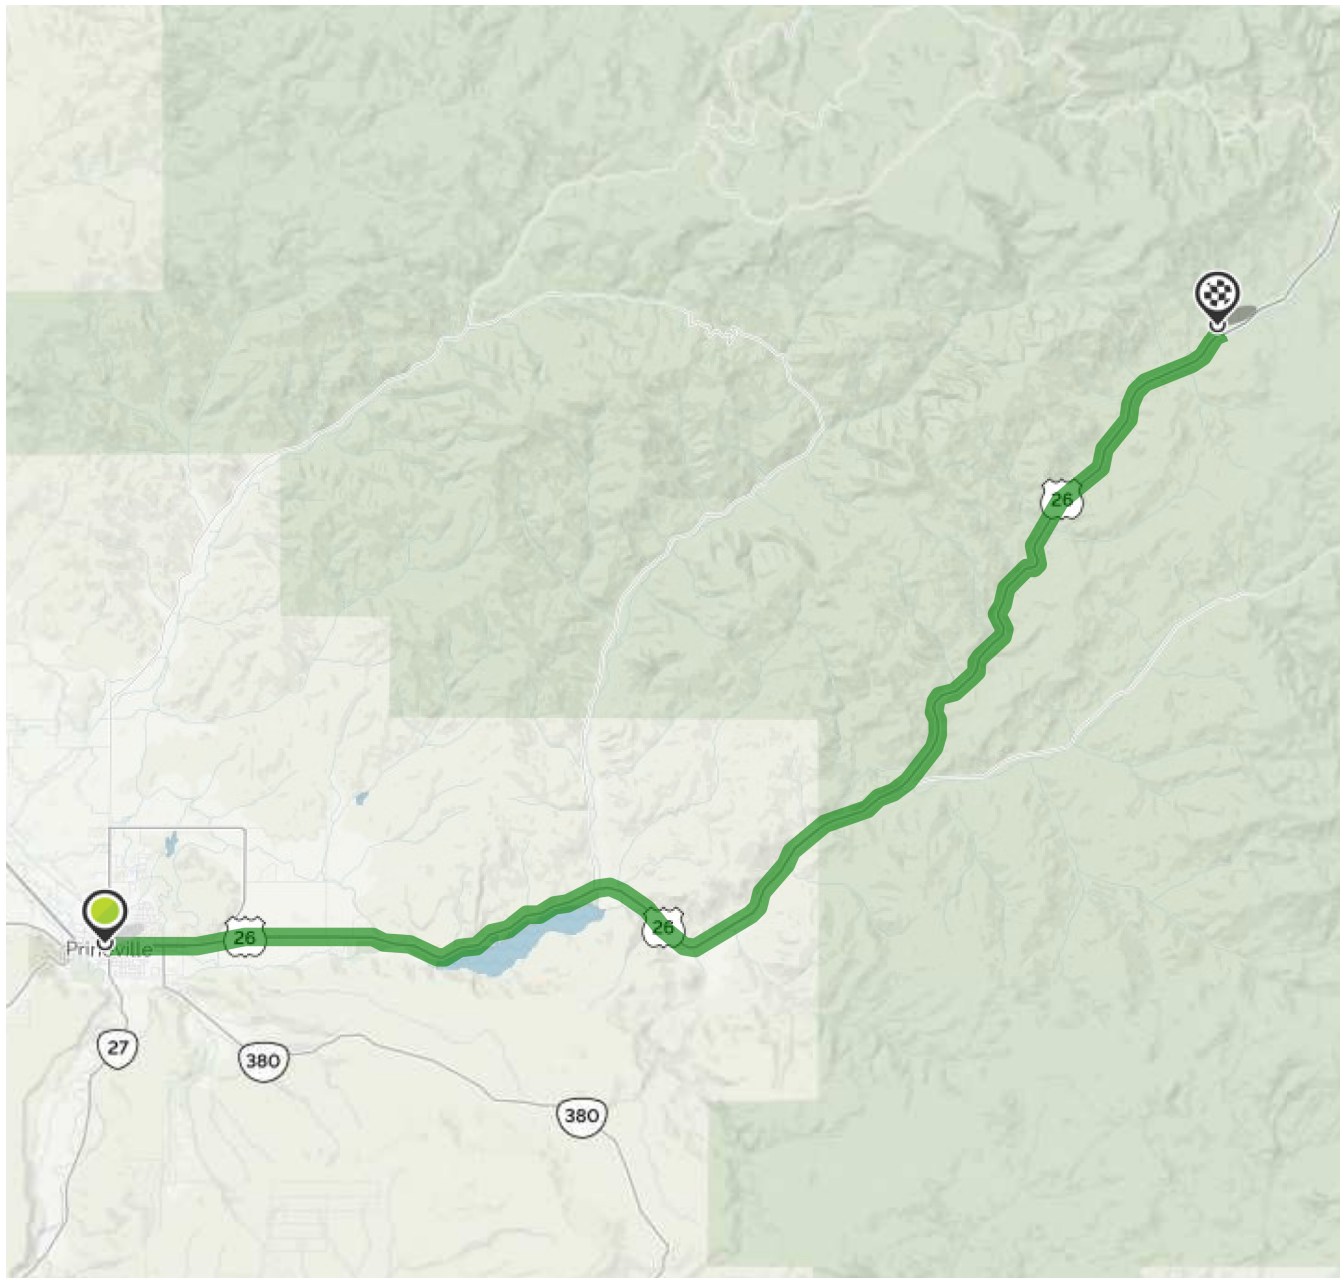

YOUR TRIP TO:

33051 NE Ochoco Hwy, Prineville, OR, 97754-7990

31 MIN | 27.7 MI

Est. fuel cost: \$2.21

Trip time based on traffic conditions as of 12:35 AM on June 13, 2017. Current Traffic: Light

Directions from Prineville, OR to Ochoco Conference Center.

1. Start out going **east** on NE 3rd St/US-26 E toward NE Belknap St. Continue to follow US-26 E.

----- Then 27.68 miles ----- 27.68 total miles

2. 33051 NE Ochoco Hwy, Prineville, OR 97754-7990, 33051 NE OCHOCO HWY is on the **left**.

Your destination is 0.2 miles past Cornez Creek Rd.

If you reach Longhollow Creek Rd you've gone about 0.8 miles too far.

Use of directions and maps is subject to our [Terms of Use](#). We don't guarantee accuracy, route conditions or usability. You assume all risk of use.

**Book a hotel tonight and
save with some great deals!**
(1-877-577-5766)

**Car trouble mid-trip?
MapQuest Roadside
Assistance is here:**
(1-888-461-3625)